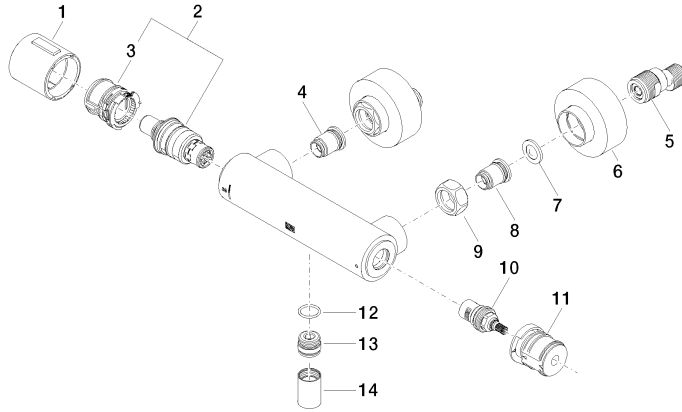

34 443 979

mm [inches]

Flow rate chart

Certificates

Belgaqua_22_281_2 LGA_29986.
7_5.

WRAS_2204005.

Shower thermostat for wall installation - Chrome

34 443 979

Spare parts list

| No. | Item Number | Name | Quantity used | Delivery time |
|-----|--------------------|------------|---------------|---------------|
| 1 | 90 17 33 015 00-00 | handle | 1 | 10 |
| 2 | 90 15 02 070 00 90 | cartridge | 1 | 2 |
| 3 | 90 30 40 010 00 90 | regulator | 1 | 2 |
| 4 | 04 31 20 530 00 90 | insert | 1 | 2 |
| 5 | 04 11 04 030 00 90 | connection | 2 | 2 |
| 6 | 90 31 20 512 00-00 | rosette | 2 | 2 |
| 7 | 09 29 30 050 90 | sieve | 2 | 2 |
| 8 | 04 31 20 540 00 90 | insert | 1 | 2 |
| 9 | 09 24 77 008-00 | nut | 2 | 10 |
| 10 | 90 90 03 236 00 90 | top | 1 | 2 |
| 11 | 90 30 40 017 00 90 | base | 1 | 2 |
| 12 | 90 14 10 010 00 90 | seal | 1 | 2 |
| 13 | 09 31 20 511-00 | nipple | 1 | 10 |
| 14 | 90 21 02 069 00-00 | cover | 1 | 10 |