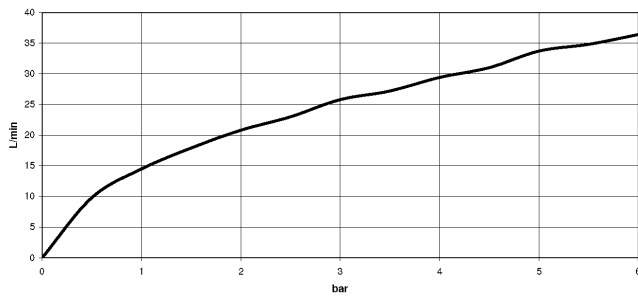

34 443 979

mm [inches]

Flow rate chart

Certificates

Belgaqua_22_281_2 LGA_29986.
7_5.

WRAS_2204005.

Shower thermostat for wall installation - Chrome

34 443 979