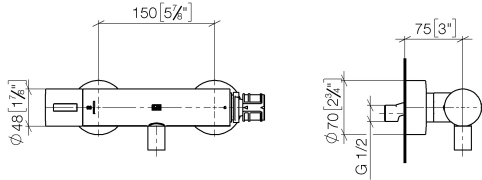

Shower thermostat for wall installation - Chrome

34 443 979

- slide-on rosettes Ø 70 mm
 - gauge 150 mm - 13 mm
 - 3/8" shower outlet
 - with volume control
- Intrinsic protection against back flow.**

Intrinsic protection against back flow.

34 443 979

mm [inches]

Flow rate chart

Certificates

Belgaqua_22_281_2 LGA_29986.
7_5.

WRAS_2204005.

Shower thermostat for wall installation - Chrome

34 443 979